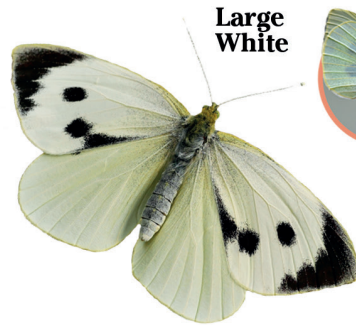

Butterfly  
Conservation's  
**BIG**  
BUTTERFLY  
COUNT

Spend 15 minutes  
in a sunny spot

Use this chart to note how  
many of each species you see

**Small  
Tortoiseshell**

**Large  
White**

**Small  
White**

**Speckled  
Wood**

**Common  
Blue**

**Painted  
Lady**

**Comma**

**Small  
Copper**

**Holly  
Blue**

**Gatekeeper**

Please note: Images not to scale. Males and females of some species vary and are not all illustrated on this chart. Please refer to the Big Butterfly Count app or website for more information on how to identify butterflies and moths correctly.